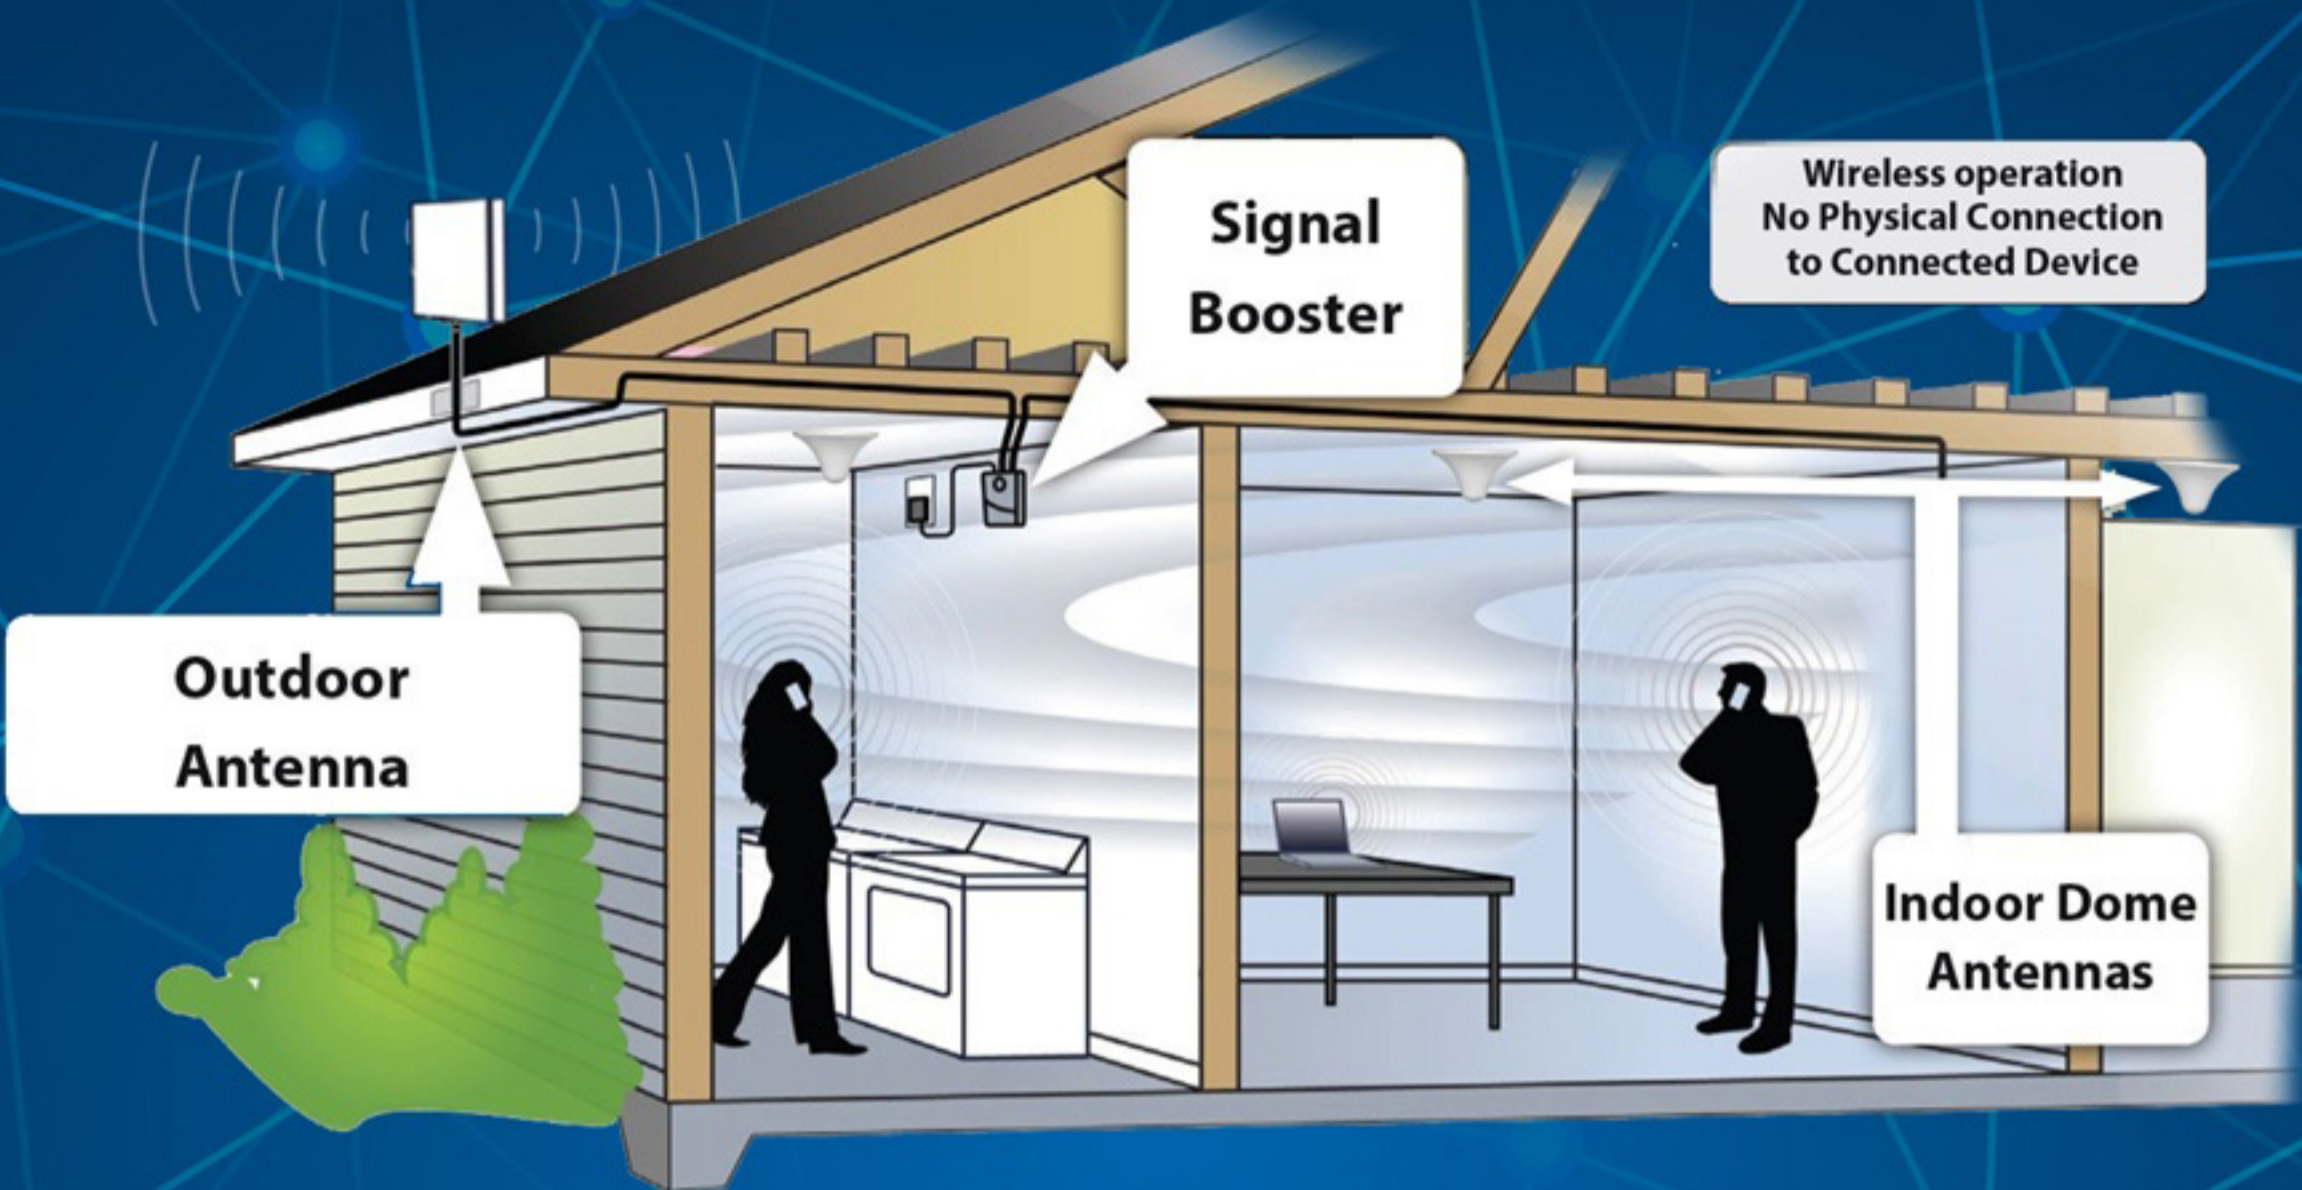

GSM SIGNAL BOOSTER

GSM signals don't always reach the users at their required strength resulting in poor connections and performances.

A GSM Signal Booster amplifies these weak signals resulting in stronger connections and better performances for your connected devices.